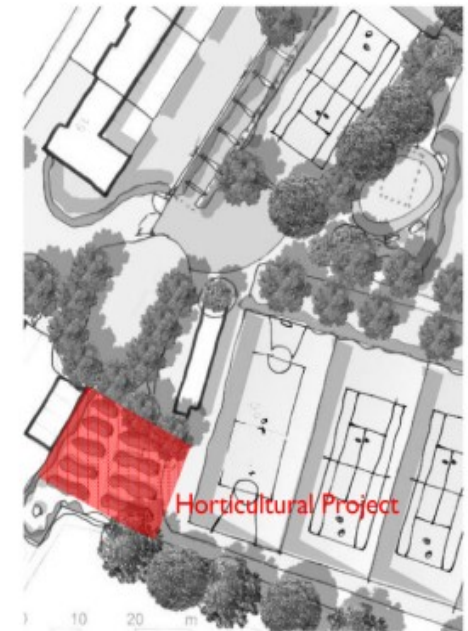

key area plans

Details plans and 3D views of key areas identifying proposals

Circular Path

One O'clock Club renovations

Entrances:

Sports lighting

Horticultural project behind existing toilets

A currently derelict piece of land that will be regenerated to create a horticultural centre point of the park. With

Informal kick about area

Dog Area

New Building

Playground

Sports Pitches

Hillside Gardens Plan